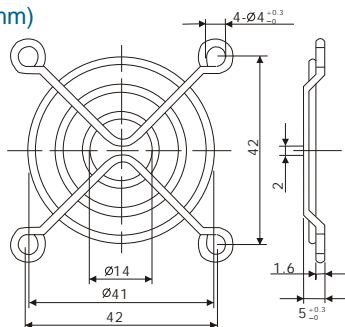

SYM BANG ACCESSORIES

Metal Wire Form Guard (Circular Shape):

G40 (Fan Size:40 mm)

G120 (Fan Size:120 mm)

G50 (Fan Size:50 mm)

G172-1 (Fan Size:172 mm)

G60 (Fan Size:60 mm)

G172-2 (Fan Size:172 mm)

G80 (Fan Size:80 mm)

G208 (Fan Size:208 mm)

G92 (Fan Size:92 mm)

G250 (Fan Size:250 mm)