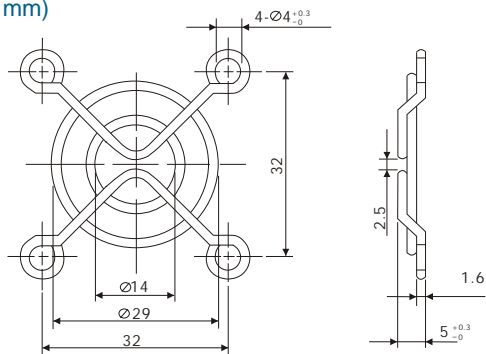

SYM BANG ACCESSORIES

Metal Wire Form Guard (Circular Shape):

G40 (Fan Size:40 mm)

G120 (Fan Size:120 mm)

G50 (Fan Size:50 mm)

G172-1 (Fan Size:172 mm)

G60 (Fan Size:60 mm)

G172-2 (Fan Size:172 mm)

G80 (Fan Size:80 mm)

G208 (Fan Size:208 mm)

G92 (Fan Size:92 mm)

G250 (Fan Size:250 mm)