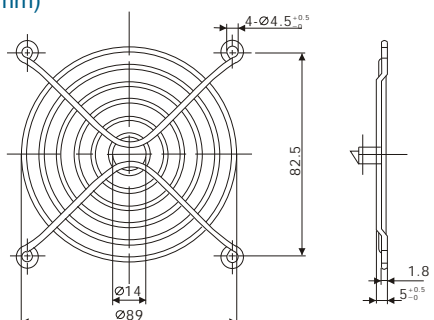

SYM BANG ACCESSORIES

Metal Wire Form Guard (Circular Shape):

G40 (Fan Size:40 mm)

G120 (Fan Size:120 mm)

G50 (Fan Size:50 mm)

G172-1 (Fan Size:172 mm)

G60 (Fan Size:60 mm)

G172-2 (Fan Size:172 mm)

G80 (Fan Size:80 mm)

G208 (Fan Size:208 mm)

G92 (Fan Size:92 mm)

G250 (Fan Size:250 mm)