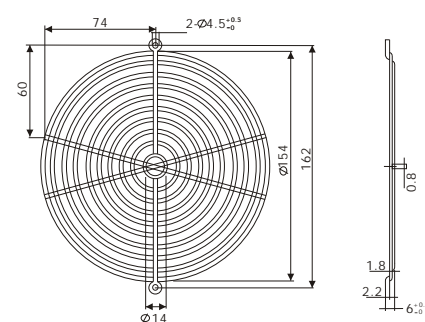

SYM BANG ACCESSORIES

Metal Wire Form Guard (Circular Shape):

G40 (Fan Size:40 mm)

G120 (Fan Size:120 mm)

G50 (Fan Size:50 mm)

G172-1 (Fan Size:172 mm)

G60 (Fan Size:60 mm)

G172-2 (Fan Size:172 mm)

G80 (Fan Size:80 mm)

G208 (Fan Size:208 mm)

G92 (Fan Size:92 mm)

G250 (Fan Size:250 mm)