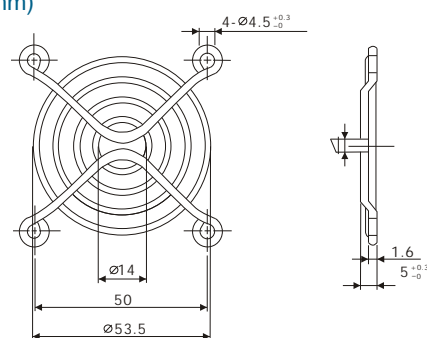

SYM BANG ACCESSORIES

Metal Wire Form Guard (Circular Shape):

G40 (Fan Size:40 mm)

G120 (Fan Size:120 mm)

G50 (Fan Size:50 mm)

G172-1 (Fan Size:172 mm)

G60 (Fan Size:60 mm)

G172-2 (Fan Size:172 mm)

G80 (Fan Size:80 mm)

G208 (Fan Size:208 mm)

G92 (Fan Size:92 mm)

G250 (Fan Size:250 mm)