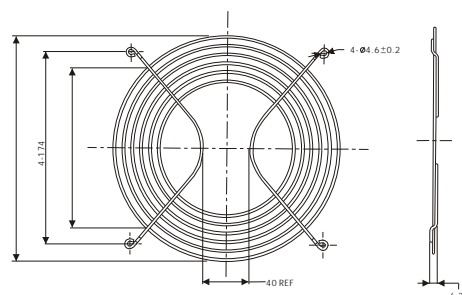

SYM BANG ACCESSORIES

Metal Wire Form Guard (Circular Shape):

G40 (Fan Size:40 mm)

G120 (Fan Size:120 mm)

G50 (Fan Size:50 mm)

G172-1 (Fan Size:172 mm)

G60 (Fan Size:60 mm)

G172-2 (Fan Size:172 mm)

G80 (Fan Size:80 mm)

G208 (Fan Size:208 mm)

G92 (Fan Size:92 mm)

G250 (Fan Size:250 mm)