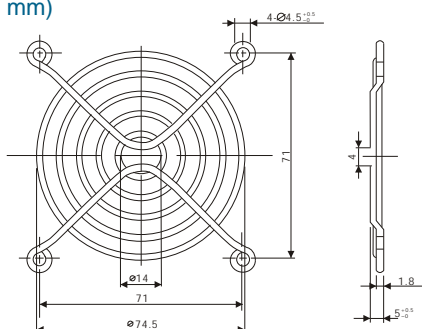

SYM BANG ACCESSORIES

Metal Wire Form Guard (Circular Shape):

G40 (Fan Size:40 mm)

G120 (Fan Size:120 mm)

G50 (Fan Size:50 mm)

G172-1 (Fan Size:172 mm)

G60 (Fan Size:60 mm)

G172-2 (Fan Size:172 mm)

G80 (Fan Size:80 mm)

G208 (Fan Size:208 mm)

G92 (Fan Size:92 mm)

G250 (Fan Size:250 mm)