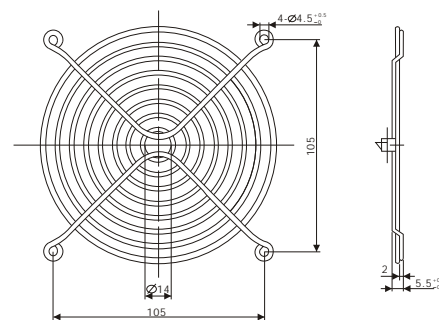

SYM BANG ACCESSORIES

Metal Wire Form Guard (Circular Shape):

G40 (Fan Size:40 mm)

G120 (Fan Size:120 mm)

G50 (Fan Size:50 mm)

G172-1 (Fan Size:172 mm)

G60 (Fan Size:60 mm)

G172-2 (Fan Size:172 mm)

G80 (Fan Size:80 mm)

G208 (Fan Size:208 mm)

G92 (Fan Size:92 mm)

G250 (Fan Size:250 mm)