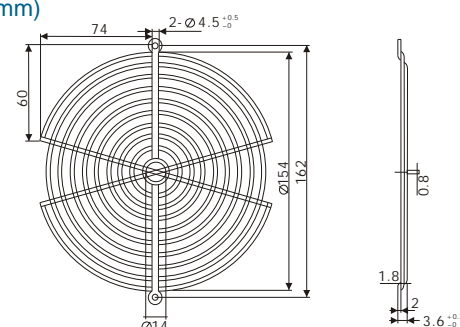

SYM BANG ACCESSORIES

Metal Wire Form Guard (Circular Shape):

G40 (Fan Size:40 mm)

G120 (Fan Size:120 mm)

G50 (Fan Size:50 mm)

G172-1 (Fan Size:172 mm)

G60 (Fan Size:60 mm)

G172-2 (Fan Size:172 mm)

G80 (Fan Size:80 mm)

G208 (Fan Size:208 mm)

G92 (Fan Size:92 mm)

G250 (Fan Size:250 mm)