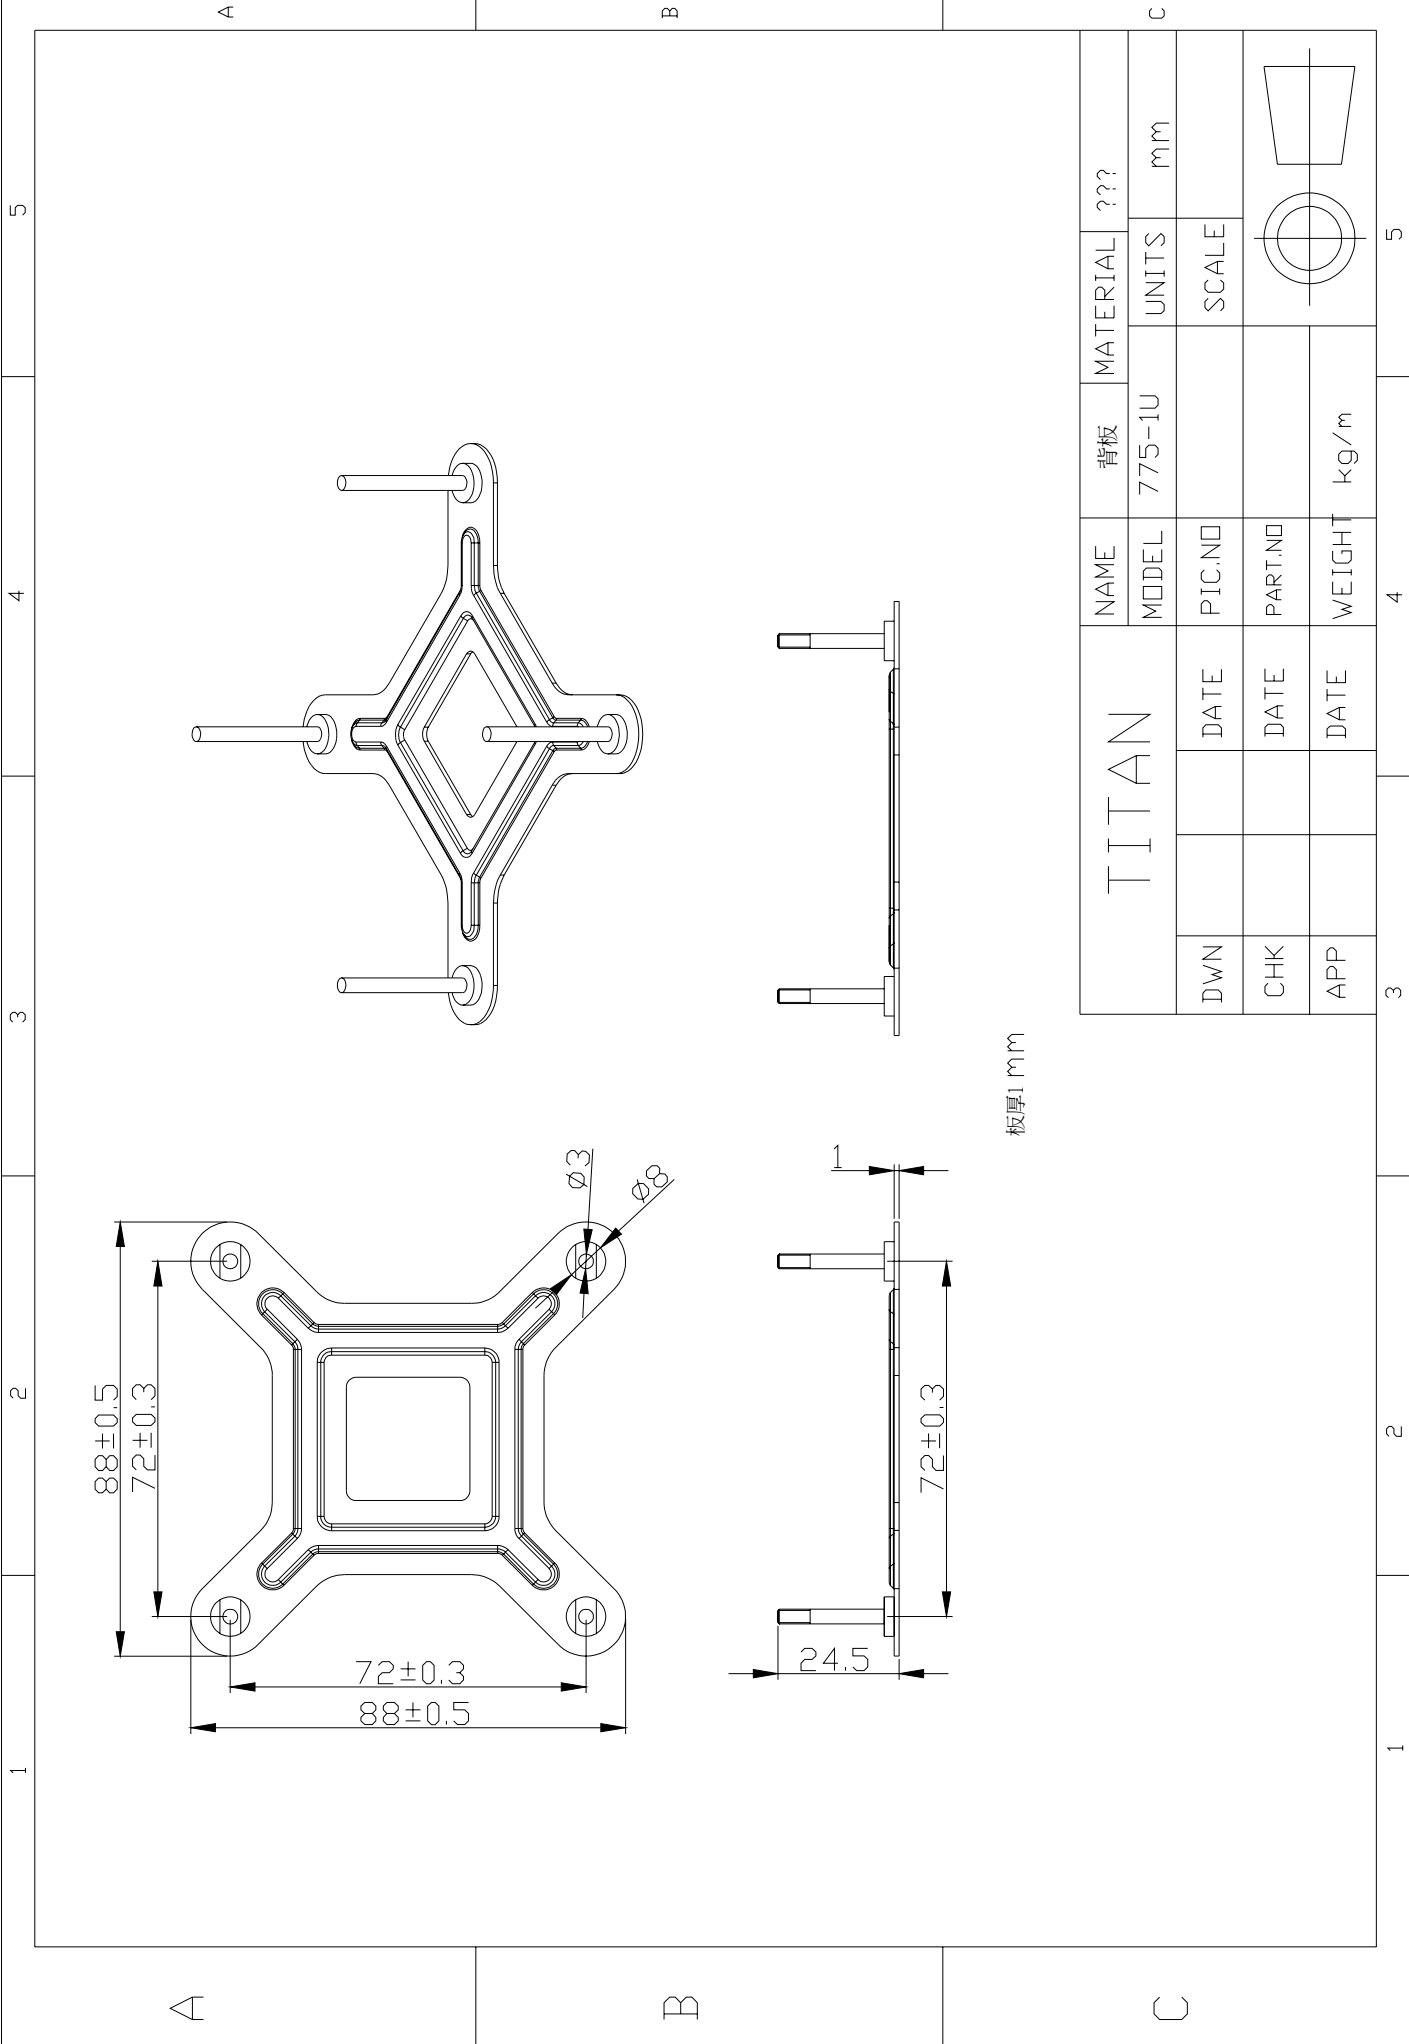

APPROVAL SHEET

Model : TTC-CU14/HS

Customer :

Date : 2005/7/22

CUSTOMER APPROVAL SIGNATURE

NAME		散熱片	MATERIAL	Cu
DWN	DATE	MODEL	LGALA-A	UNITS
CHK	DATE	PIC.NO		SCALE
APP	DATE	PART.NO		
		WEIGHT	kg/m	

TITAN

5