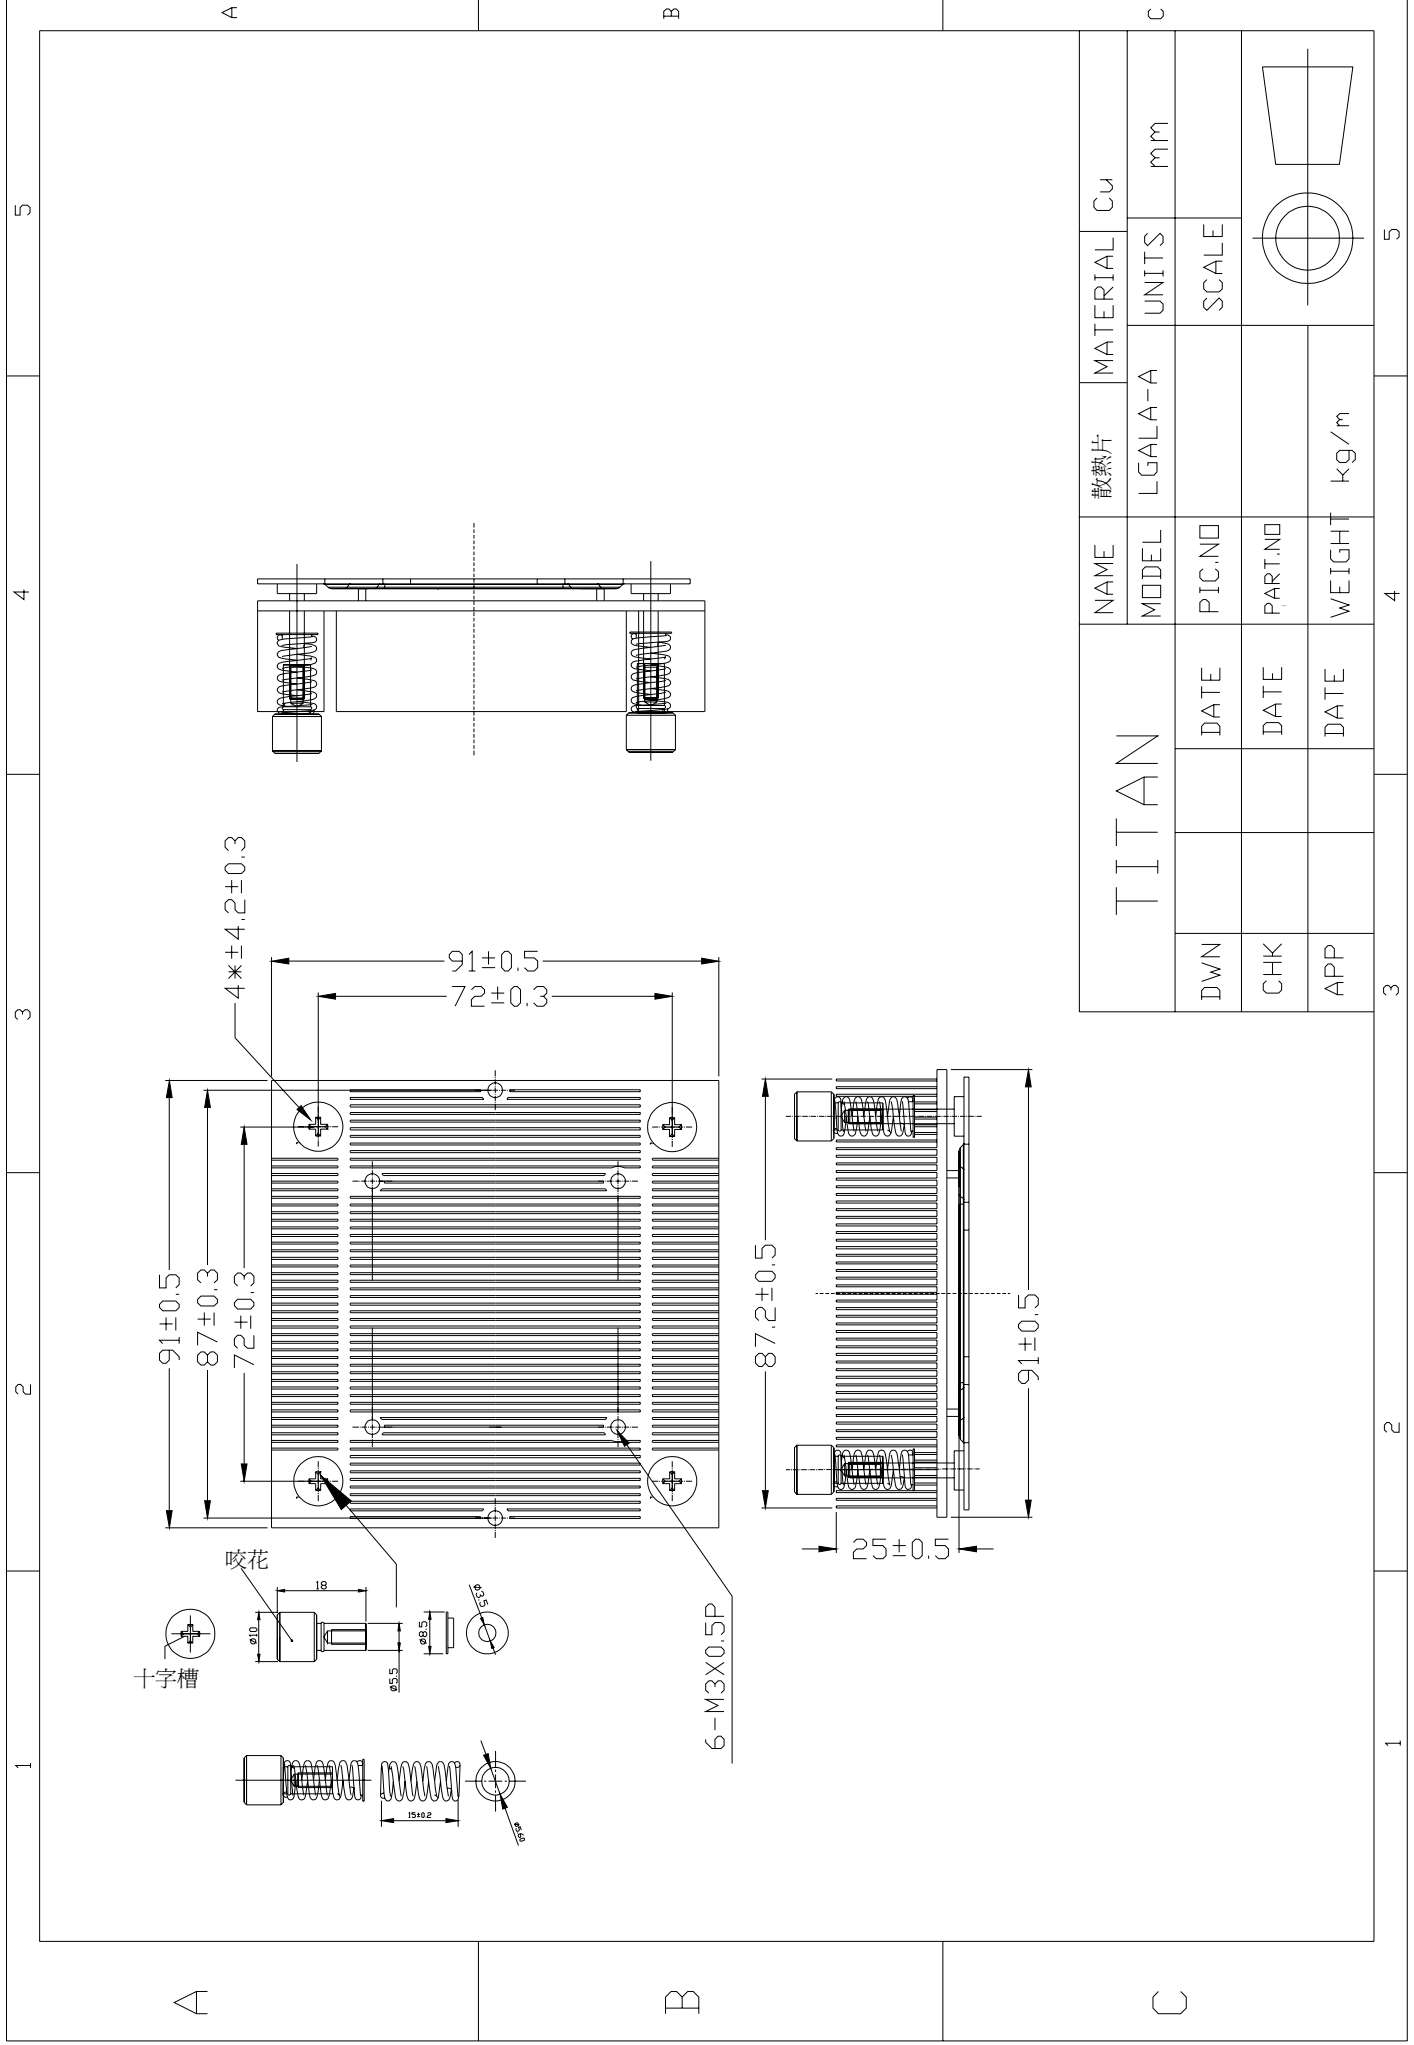

APPROVAL SHEET

Model : TTC-CU14/HS

Customer :

Date : 2005/7/22

CUSTOMER APPROVAL SIGNATURE

NAME		散熱片	MATERIAL	Cu
DWN	DATE	MODEL	LGALA-A	UNITS
CHK	DATE	PIC.NO		SCALE
APP	DATE	PART.NO		
		WEIGHT	kg/m	

TITAN

5